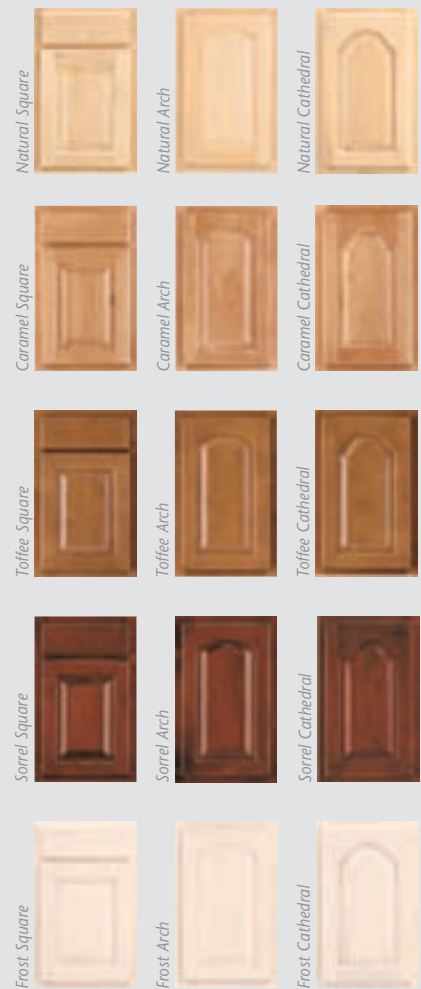

HERITAGE MAPLE

HERITAGE

MAPLE WOOD

CARAMEL FINISH

MULLION DOORS

HERITAGE Start living the good life with the warm elegance of Heritage Maple. Its raised-panel, solid maple styling and choice of square, arch or cathedral doors make any room the centerpiece of your home. Glass mullion doors add depth and dimension to this striking kitchen in Caramel finish.

HERITAGE MAPLE

HERITAGE | MAPLE WOOD | NATURAL FINISH

HERITAGE KITCHEN Raised square and arch panels with decorative cove molding in Natural finish give this kitchen in Heritage Maple a timeless appeal. Turned posts with scrolled corbels add character — the perfect setting for a candle-light dinner.

Practicality meets style in this Heritage Maple Sorrel laundry room. The combination of square and arch style doors adds visual interest, while wall and base cabinets provide plenty of organizing space.